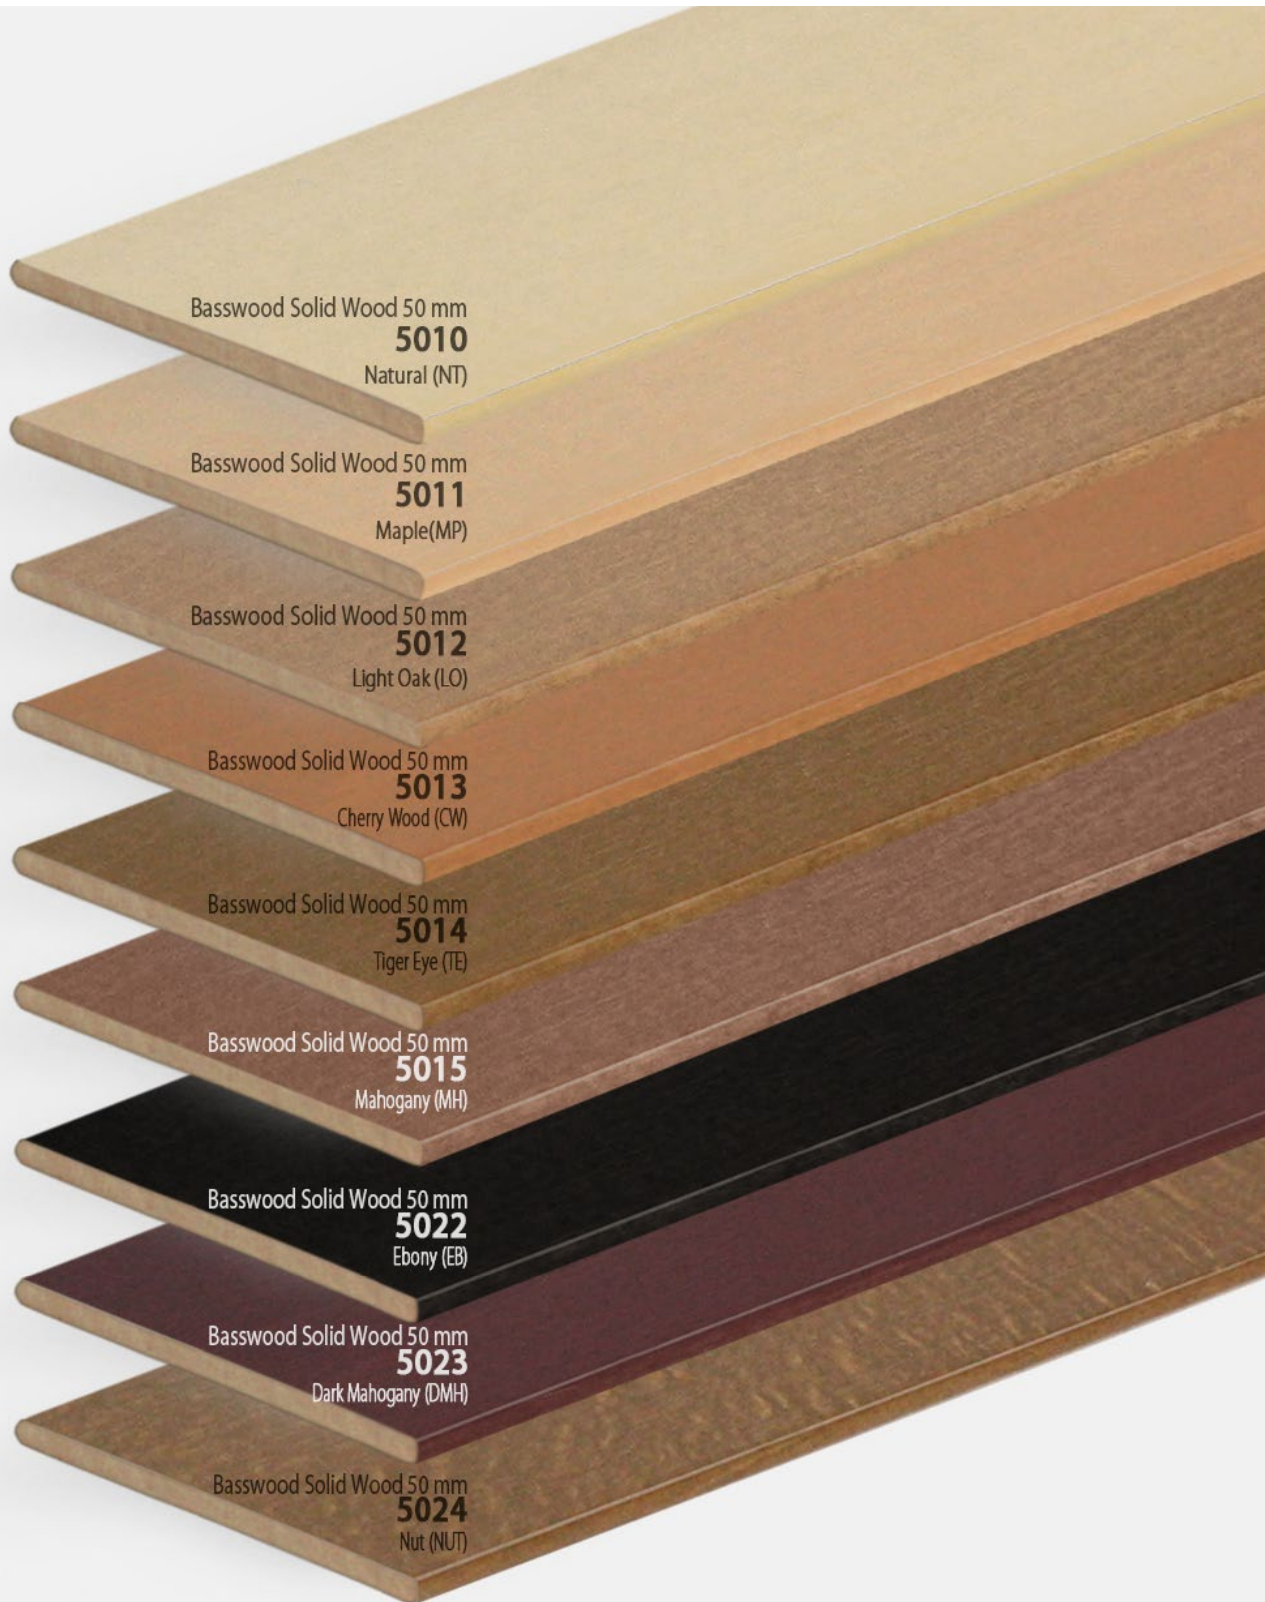

Wood/Bamboo 50mm

Wood/Bamboo 50mm

Wood/Bamboo 50mm

Africa 50 mm
50-301
Polar (PR)

Africa 50 mm
50-302
Dove (DV)

Africa 50 mm
50-305
Camel (CM)

Africa 50 mm
50-306
Coyote (CY)

Africa 50 mm
50-308
Grizzly (GZ)