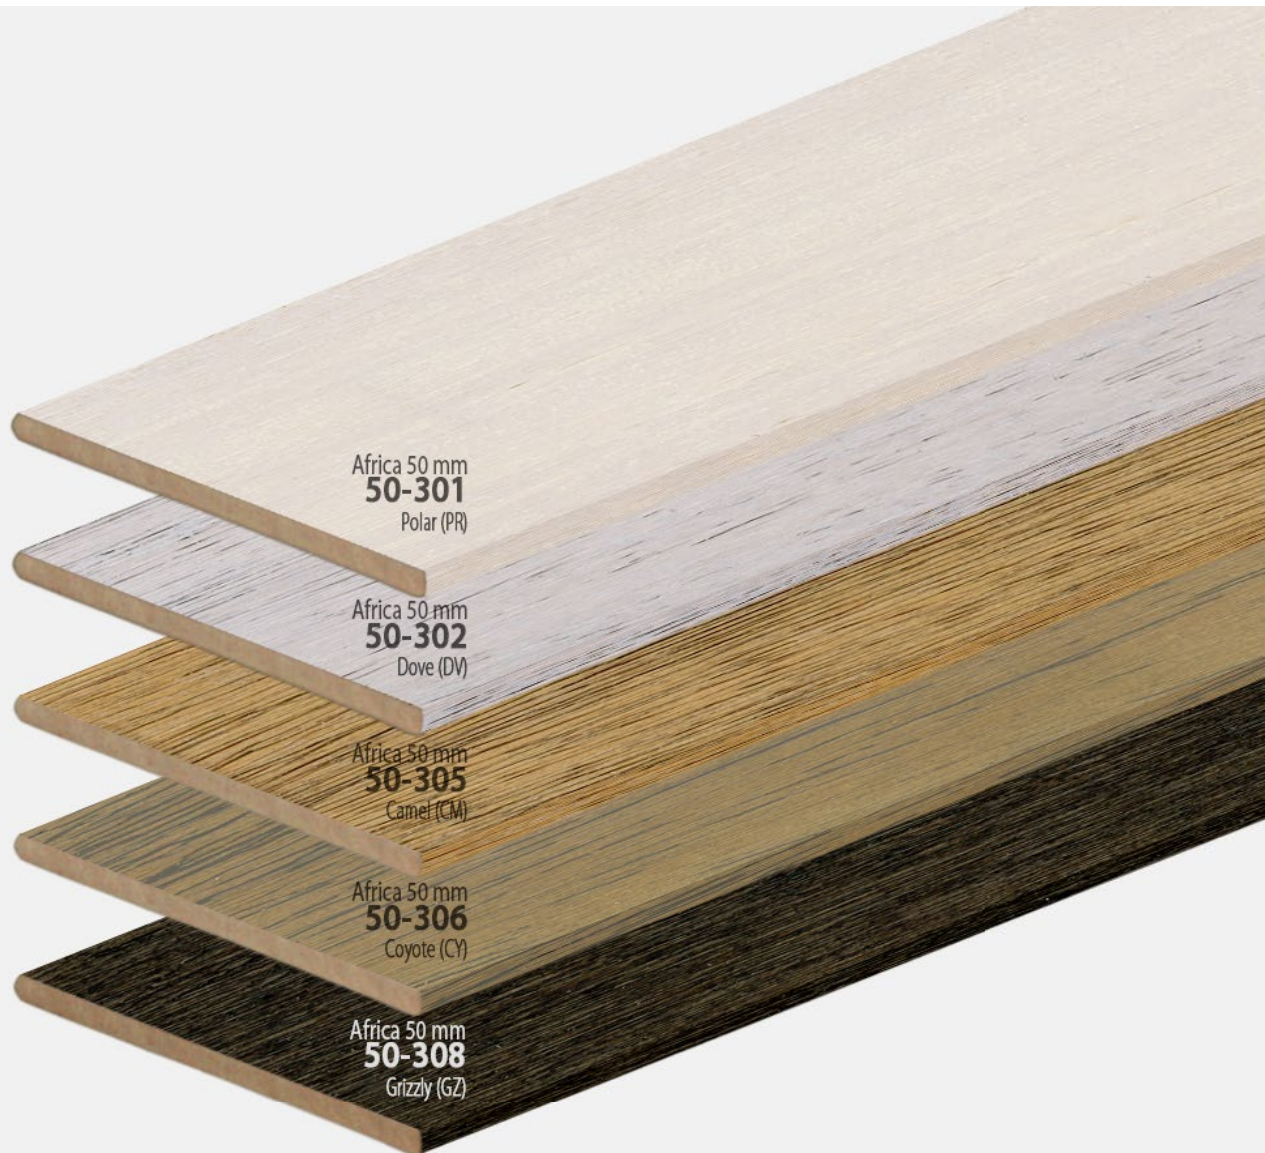

Wood/Bamboo 50mm

Wood/Bamboo 50mm

Wood/Bamboo 50mm

Africa 50 mm
50-301
Polar (PR)

Africa 50 mm
50-302
Dove (DV)

Africa 50 mm
50-305
Camel (CM)

Africa 50 mm
50-306
Coyote (CY)

Africa 50 mm
50-308
Grizzly (GZ)