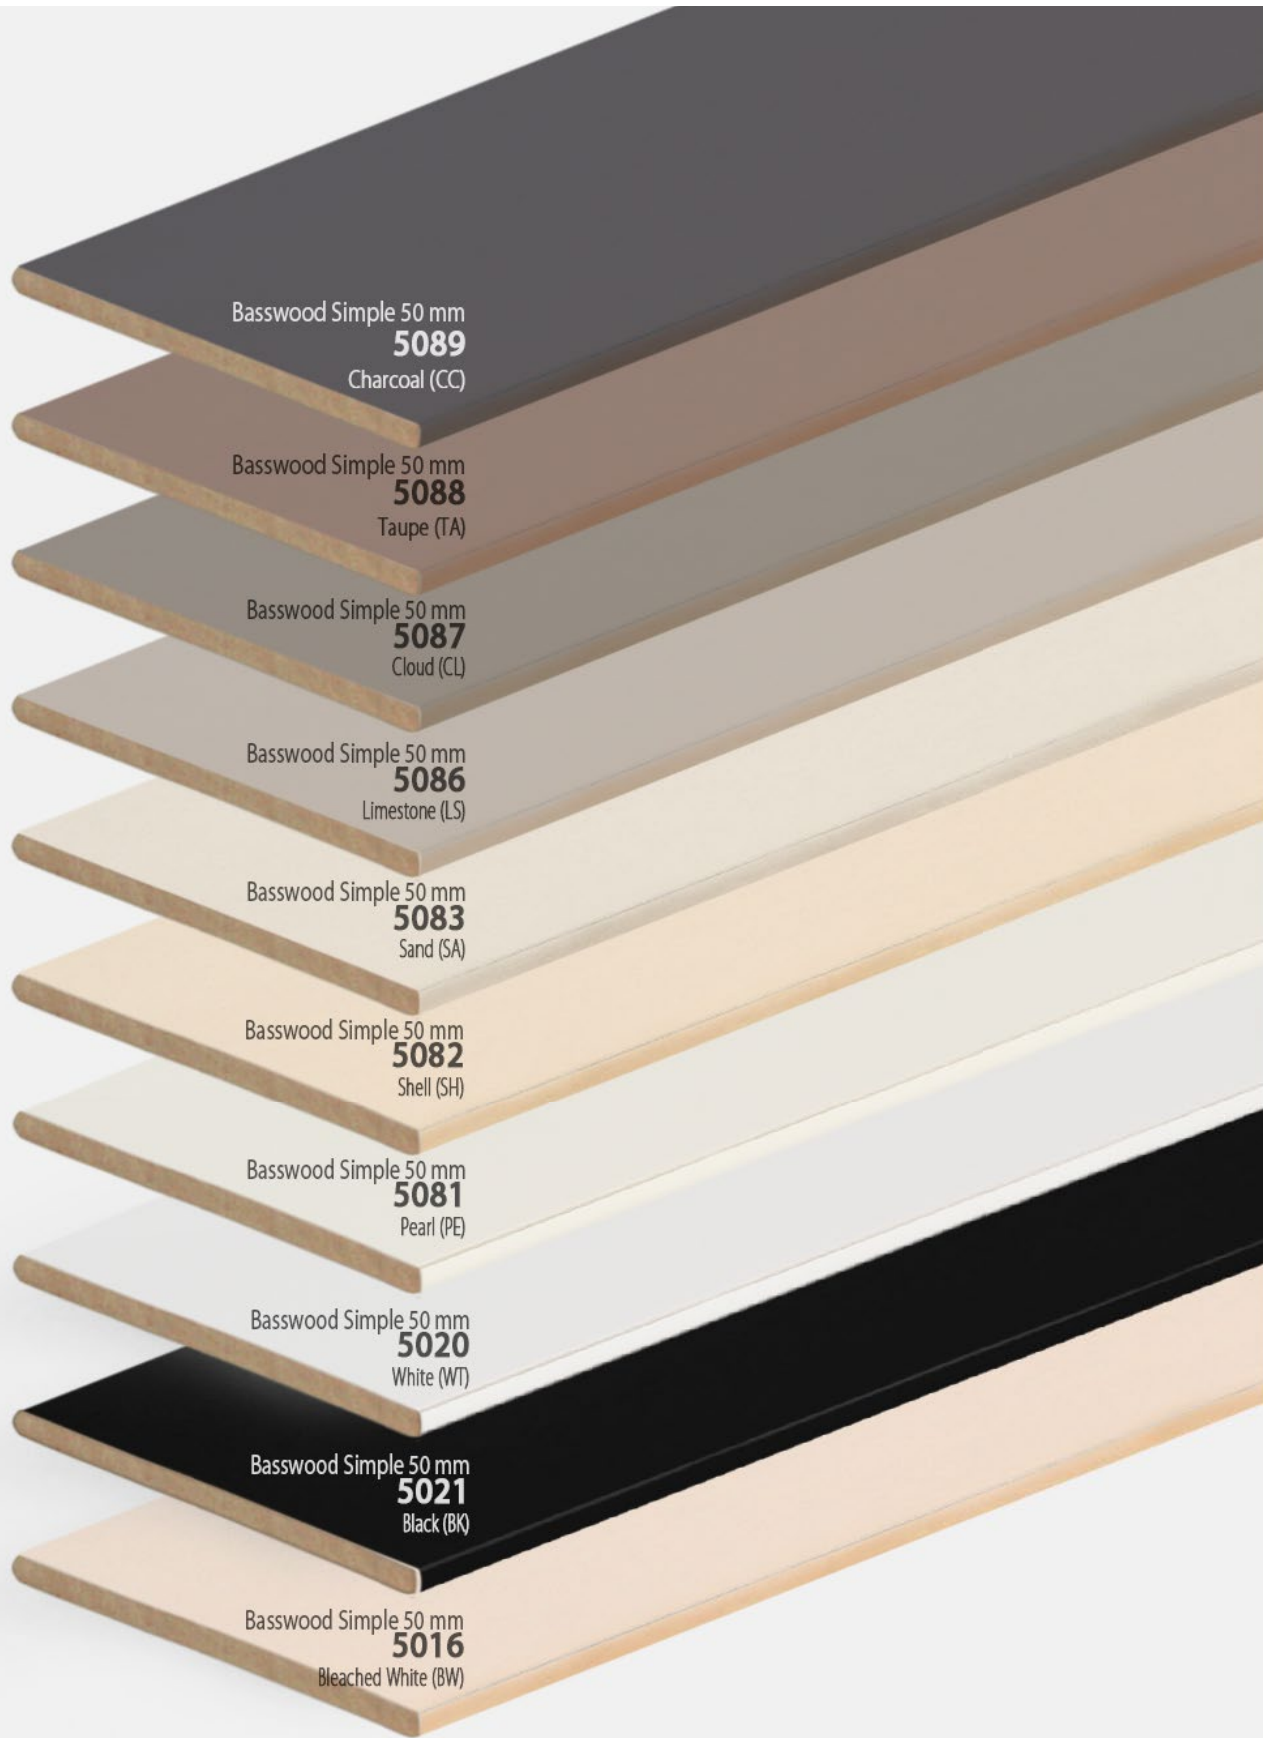

Wood/Bamboo 50mm

Wood/Bamboo 50mm

Wood/Bamboo 50mm

Africa 50 mm
50-301
Polar (PR)

Africa 50 mm
50-302
Dove (DV)

Africa 50 mm
50-305
Camel (CM)

Africa 50 mm
50-306
Coyote (CY)

Africa 50 mm
50-308
Grizzly (GZ)