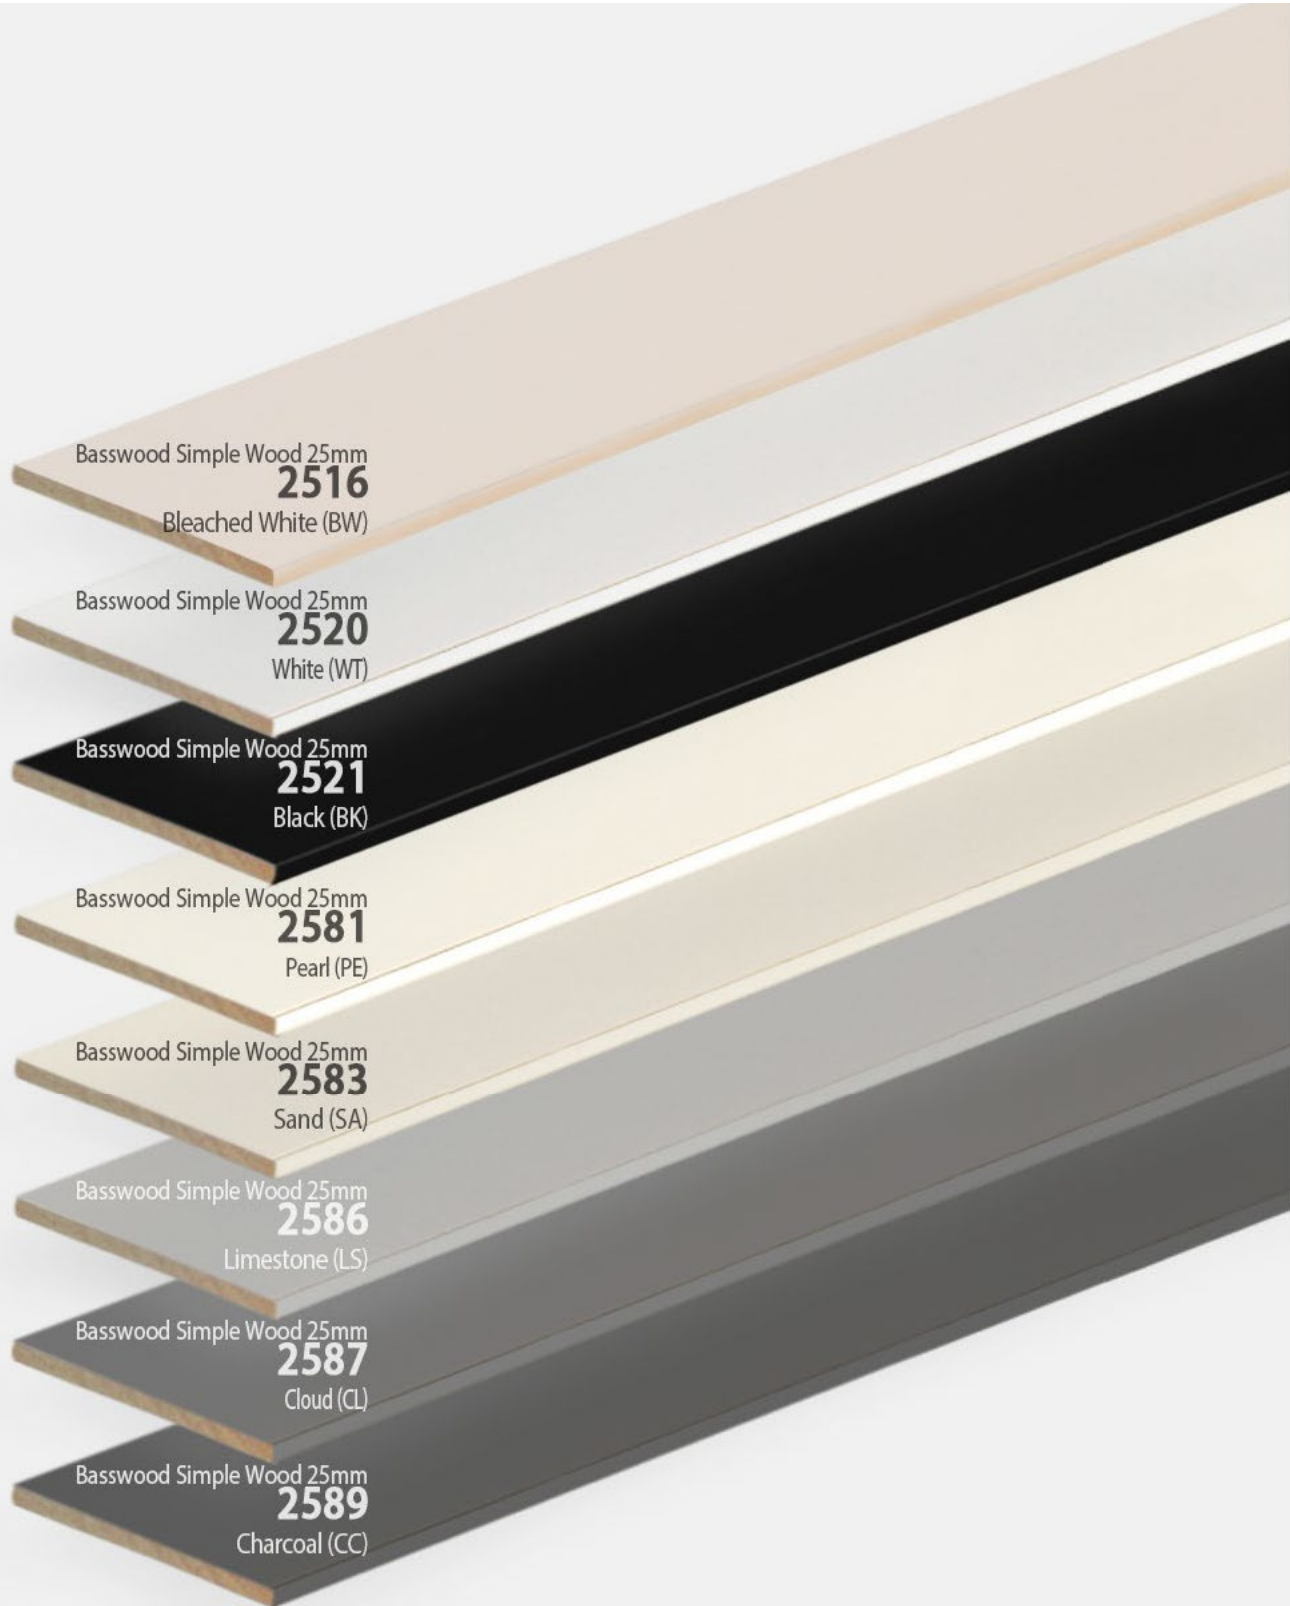

Wood/Bamboo 25mm

Wood/Bamboo 25mm

Basswood Simple Wood 25mm
2516
Bleached White (BW)

Basswood Simple Wood 25mm
2520
White (WT)

Basswood Simple Wood 25mm
2521
Black (BK)

Basswood Simple Wood 25mm
2581
Pearl (PE)

Basswood Simple Wood 25mm
2583
Sand (SA)

Basswood Simple Wood 25mm
2586
Limestone (LS)

Basswood Simple Wood 25mm
2587
Cloud (CL)

Basswood Simple Wood 25mm
2589
Charcoal (CC)