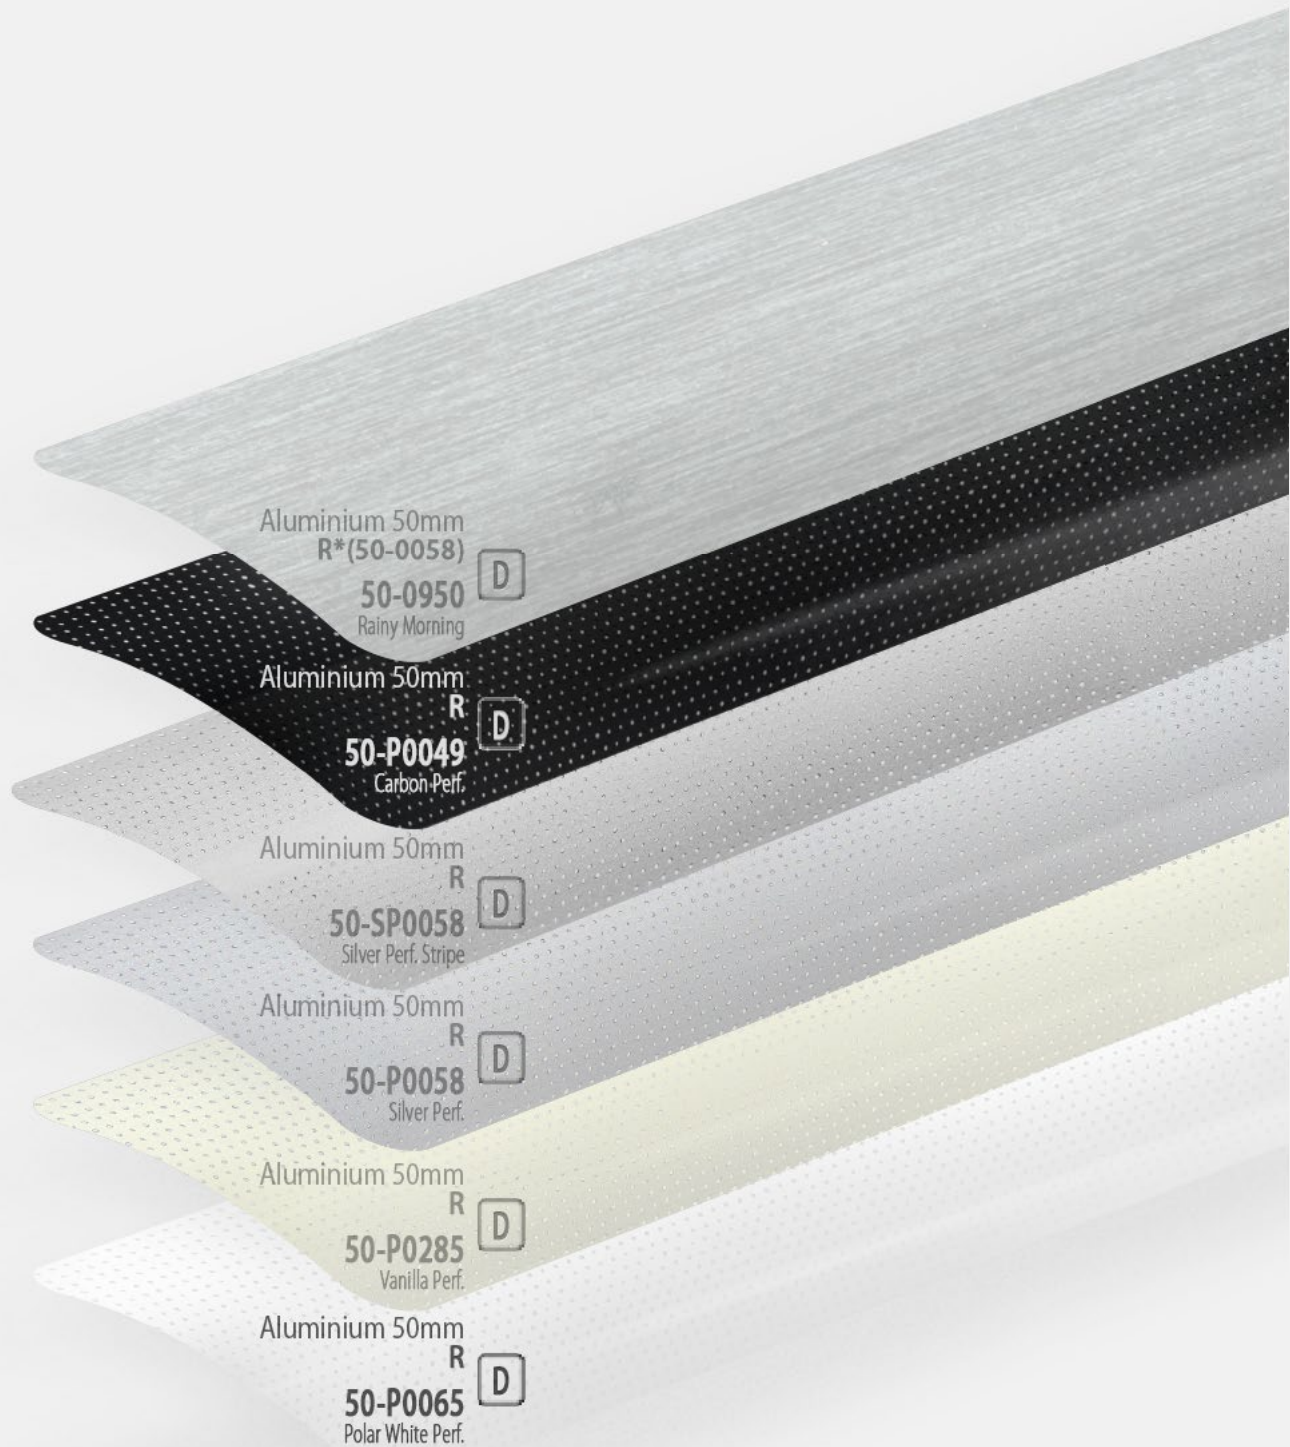

Aluminium 50mm  
R  
**50-0717** **C**  
Antique Mirror

Aluminium 50mm  
R  
**50-1901** **C**  
Black Pearl

Aluminium 50mm  
R  
**50-0713** **C**  
Silver Star

Aluminium 50mm  
R\*(50-0058)  
**50-0017** **C**  
Aluminium

Aluminium 50mm  
R  
**50-0049** **B**  
Carbon

Aluminium 50mm  
R  
**50-0380** **B**  
Anthracite

Aluminium 50mm  
R  
**50-9007** **B**  
Lead

Aluminium 50mm  
R\*(50-0058)  
**50-0104** **B**  
Storm

Aluminium 50mm  
R  
**50-0061** **B**  
Cafe latte

Aluminium 50mm  
R  
**50-0058** **A**  
Silver

Aluminium 50mm  
R  
**50-0285** **A**  
Vanilla

Aluminium 50mm  
R  
**50-0065** **A**  
Polar White

Aluminium 50mm  
R  
**50-0001** **A**  
Fresh Snow

# Aluminium Exclusive 50mm

Aluminium 50mm  
Exclusive R **AE**  
white pearl  
**AE50-100**

Aluminium 50mm  
Exclusive R **BE**  
white pearl perf  
**AE50-100P**

Aluminium 50mm  
Exclusive R **AE**  
silver  
**AE50-120**